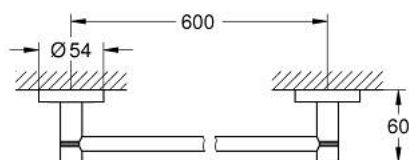

41 178 DC0 **START HÅNDKLÆDESTANG**

PRODUKTBESKRIVELSE

- Farve: Supersteel
- materiale: metal
- 654 mm (brugbar længde 600 mm)
- skjulte fastgøringskruer
- GROHE Long-Life-belægning
- suitable for screwing (including screws and dowels) or gluing (GROHE QuickGlue A2 41 128 000 sold separately)
- holding force: max. 10 kg
- the specified holding capacity is valid for static (slowly applied) load and intended use only
- spare mounting plate (40 917 000)