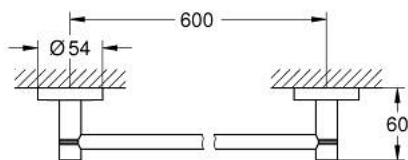

41 178 000 **START HÅNDKLÆDESTANG**

PRODUKTBESKRIVELSE

- Farve: chrome
- materiale: metal
- 654 mm (brugbar længde 600 mm)
- skjulte fastgøringskruer
- GROHE Long-Life-belægning
- suitable for screwing (including screws and dowels) or gluing (GROHE QuickGlue A2 41 128 000 sold separately)
- holding force: max. 10 kg
- the specified holding capacity is valid for static (slowly applied) load and intended use only
- spare mounting plate (40 917 000)