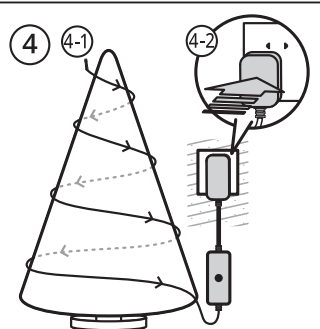

Incl.

1

9290041012 9290041013 9290041016

2

3

4

5