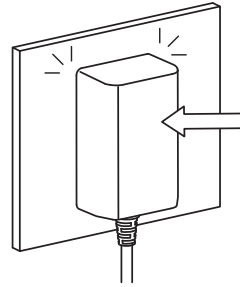

WiZ

Caution:
When the product is used outdoors
the mains plug must be connected to
socket outlet located indoors

WiZ Fairy Light Manual
9290041012, 9290041013
9290041016

Incl.

1

9290041012 9290041013 9290041016