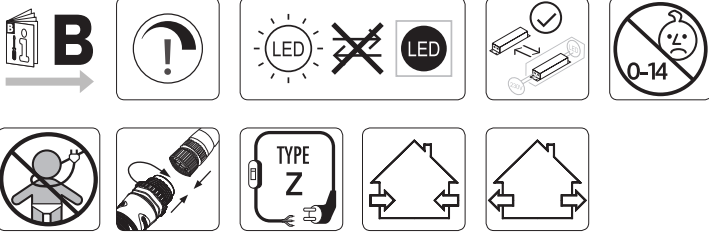

WiZ

Caution:
When the product is used outdoors
the mains plug must be connected to
socket outlet located indoors

WiZ Fairy Light Manual
9290041012, 9290041013
9290041016

Incl.

1

9290041012 9290041013 9290041016