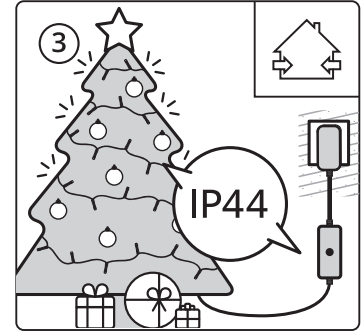

Incl.

1

9290041012 9290041013 9290041016

2

3

4

5