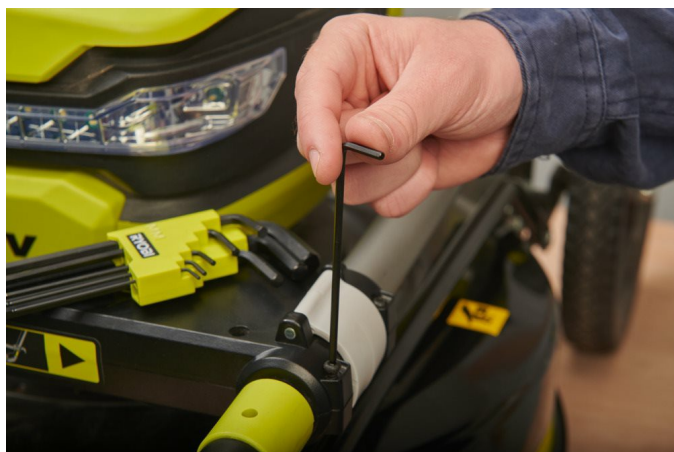

## 9Pc Ball-end Hex Key Set RHFHKB-9

# RYOBI

- The ball-end round design allows the tool to be angled at 25° enhancing leverage on tighter fasteners and facilitating smooth fastening. This tool is the best ally for narrow spaces
- The long handle hex key design allows a greater reach, provides a larger contact area, greater torque, and can save more effort during use
- All nine ball-end hex keys have a black oxide coating that increases rust resistance for maximum durability