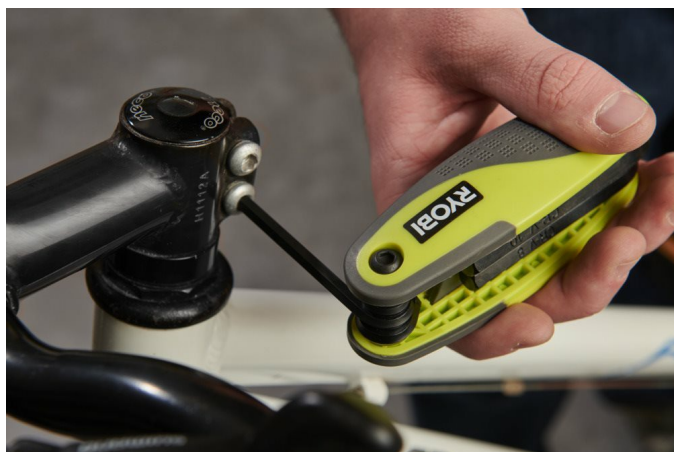

7pc Allen Key Set RHFHK-7

RYOBI

- Ideal to tighten or loosen hexagonal-shaped bolts and screws, used when flat pack furniture assembly to professional applications
- Ergonomic compact overmold design with smooth edges for easy storage on pockets
- Includes: 2.5 mm, 3mm, 4mm, 5mm, 6mm, 8mm, 10mm Hex Keys
- Black oxide finish for increased rust resistance