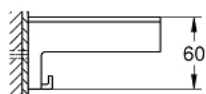

### PRODUKTBESKRIVELSE

- Farve: Supersteel
- Materiale: metal/plastik
- skjulte fastgøringskruer
- GROHE Long-Life-belægning
- suitable for screwing (including screws and dowels) or gluing (GROHE QuickGlue A2 41 128 000 sold separately)
- holding force: max. 5 kg
- the specified holding capacity is valid for static (slowly applied) load and intended use only
- spare mounting plate (40 917 000)