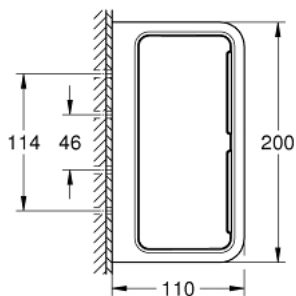

## 41 107 DC0 **START CUBE BRUSEKURV**

### PRODUKTBESKRIVELSE

- Farve: Supersteel
- Materiale: metal/plastik
- skjulte fastgøringskruer
- GROHE Long-Life-belægning
- suitable for screwing (including screws and dowels) or gluing (GROHE QuickGlue A2 41 128 000 sold separately)
- holding force: max. 5 kg
- the specified holding capacity is valid for static (slowly applied) load and intended use only
- spare mounting plate (40 917 000)

## 41 107 DC0 **START CUBE BRUSEKURV**

**RESERVEDELE** , september 2021 – now

20: sæbeskål (Bestillingsnummer 42647000)